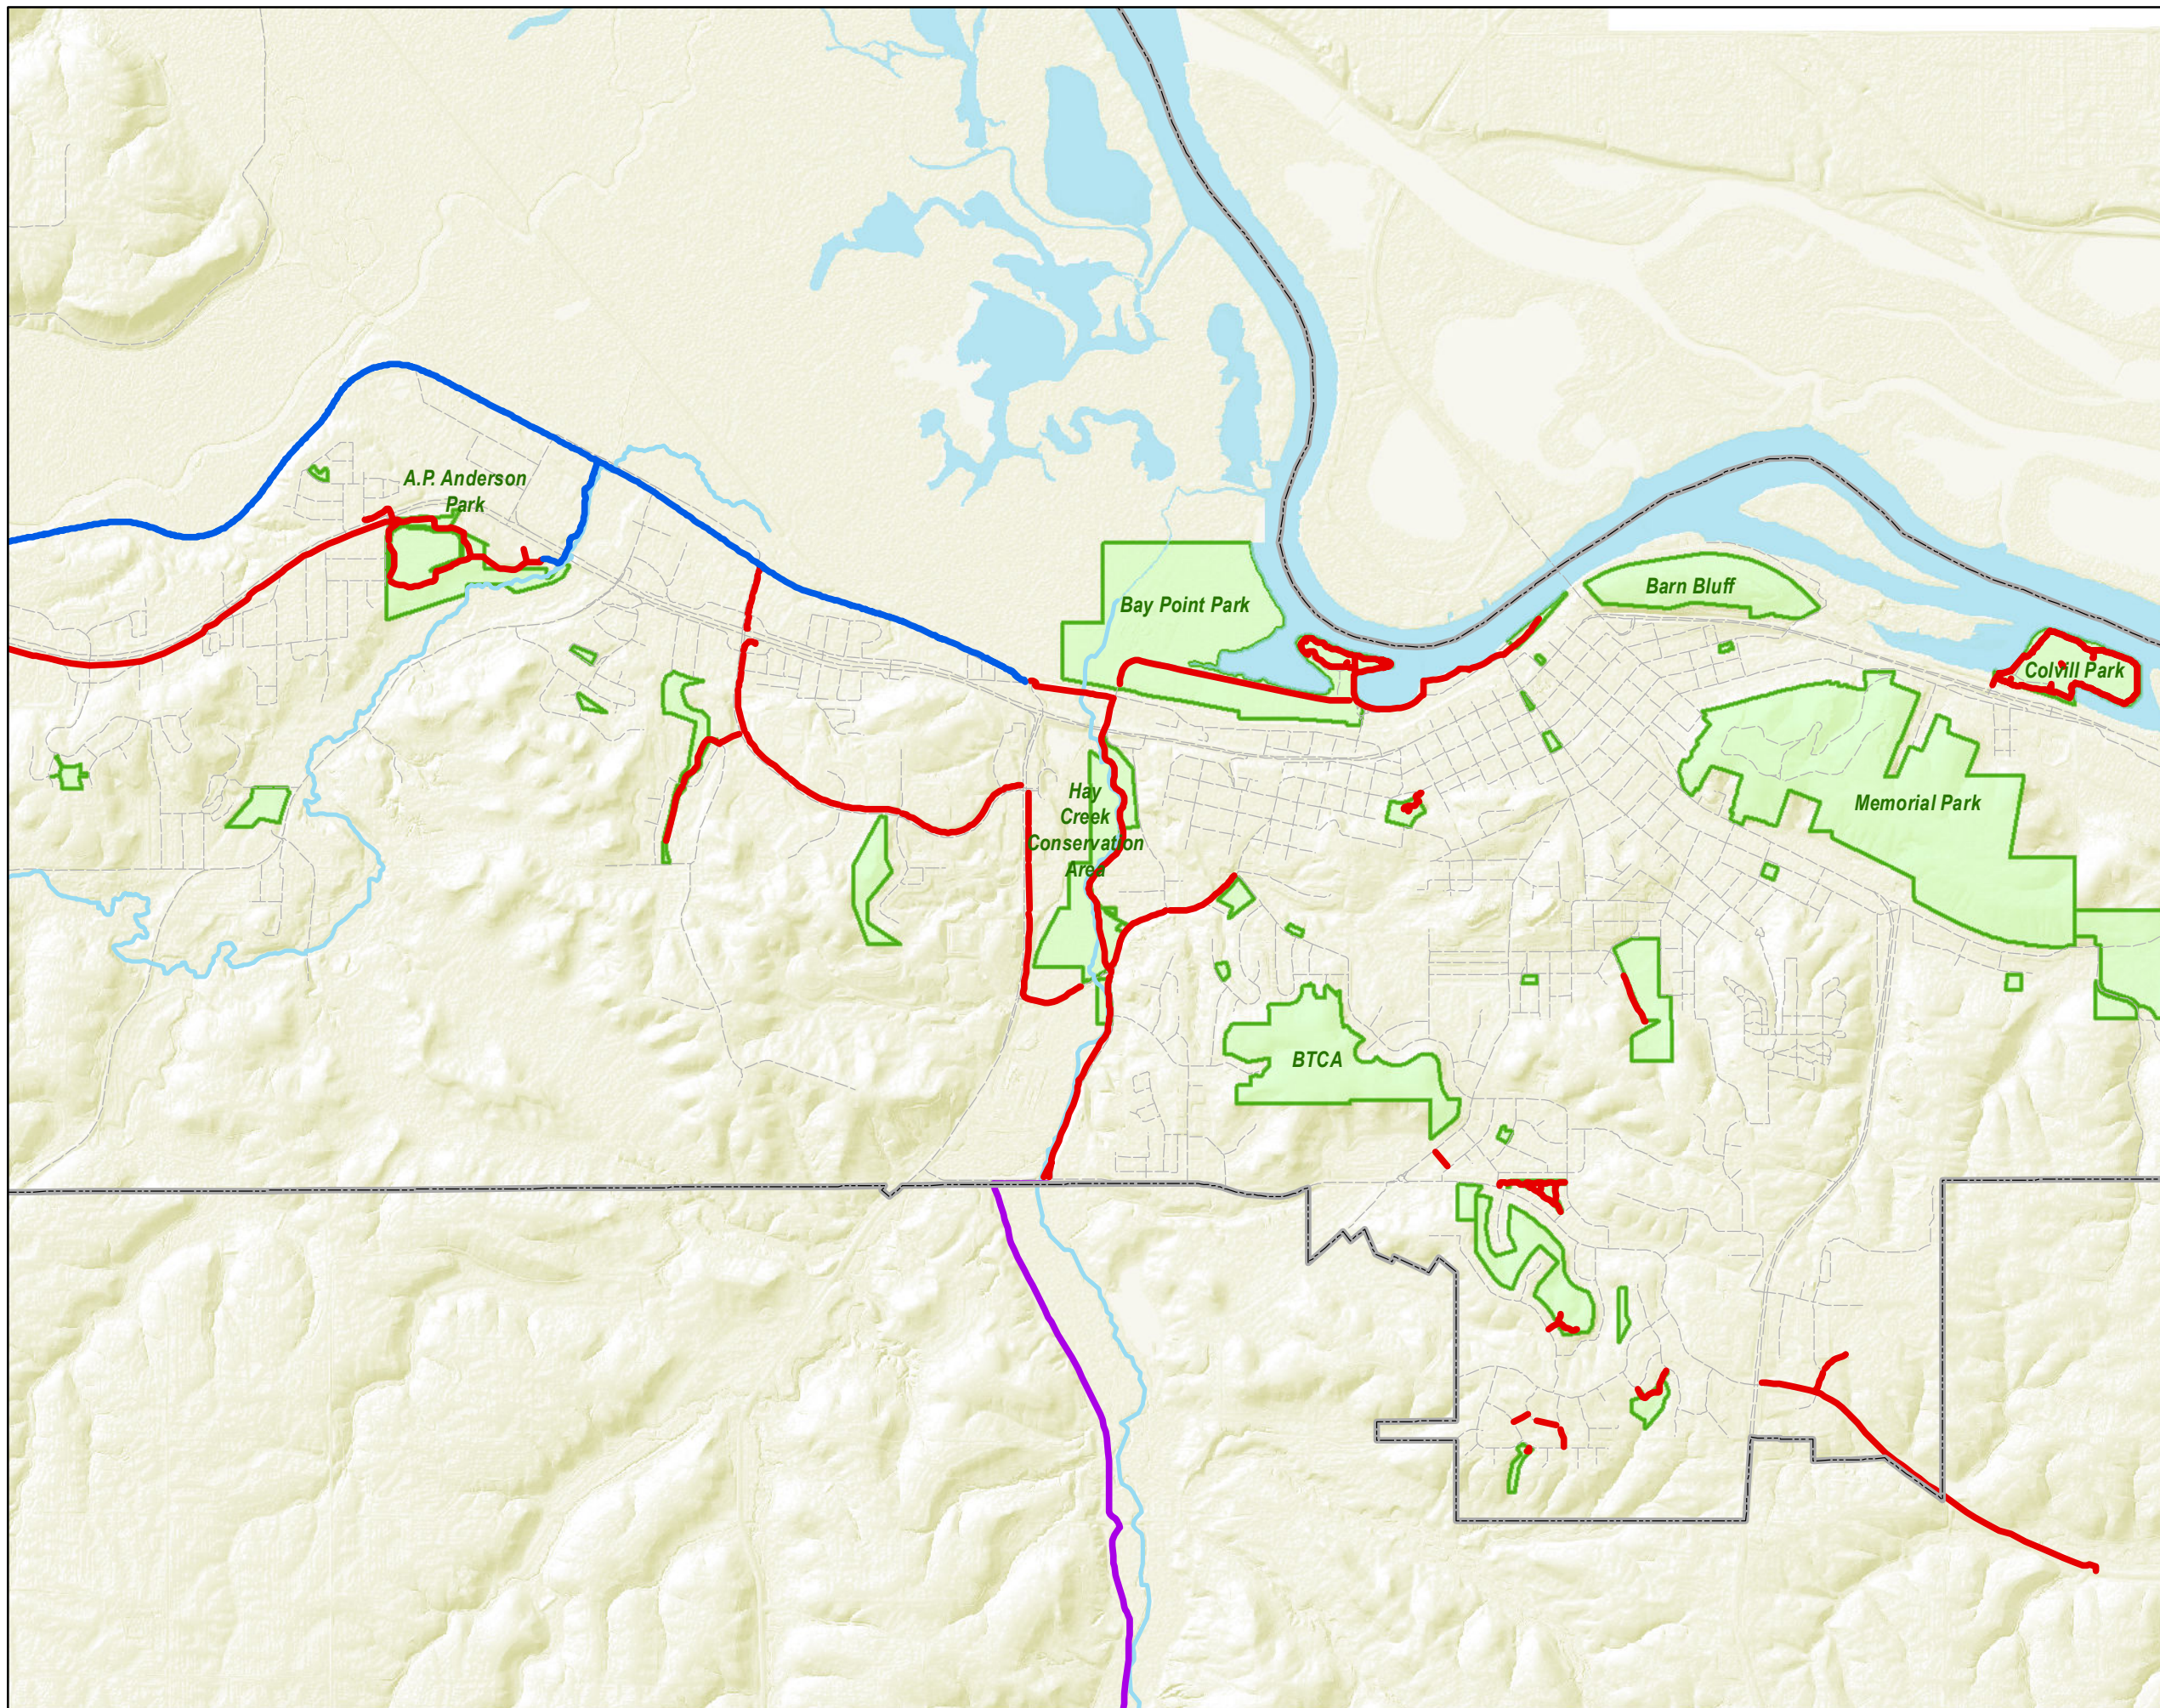

City of Red Wing Paved Trails

-  Paved Trails
-  Cannon Valley Trail
-  Goodhue Pioneer Trail
-  Streams
-  City Parks

Sources: This map document was created from a variety of sources, including City of Red Wing and Goodhue County. Projection: Lambert Conformal Conic
 Data Disclaimer: The City of Red Wing assumes NO liability for the completeness of this map OR any responsibility for any associated direct, indirect, or consequential damages that may result from its use or misuse.
 Map updated March 2019
 City of Red Wing Copyright 2019

1 Miles