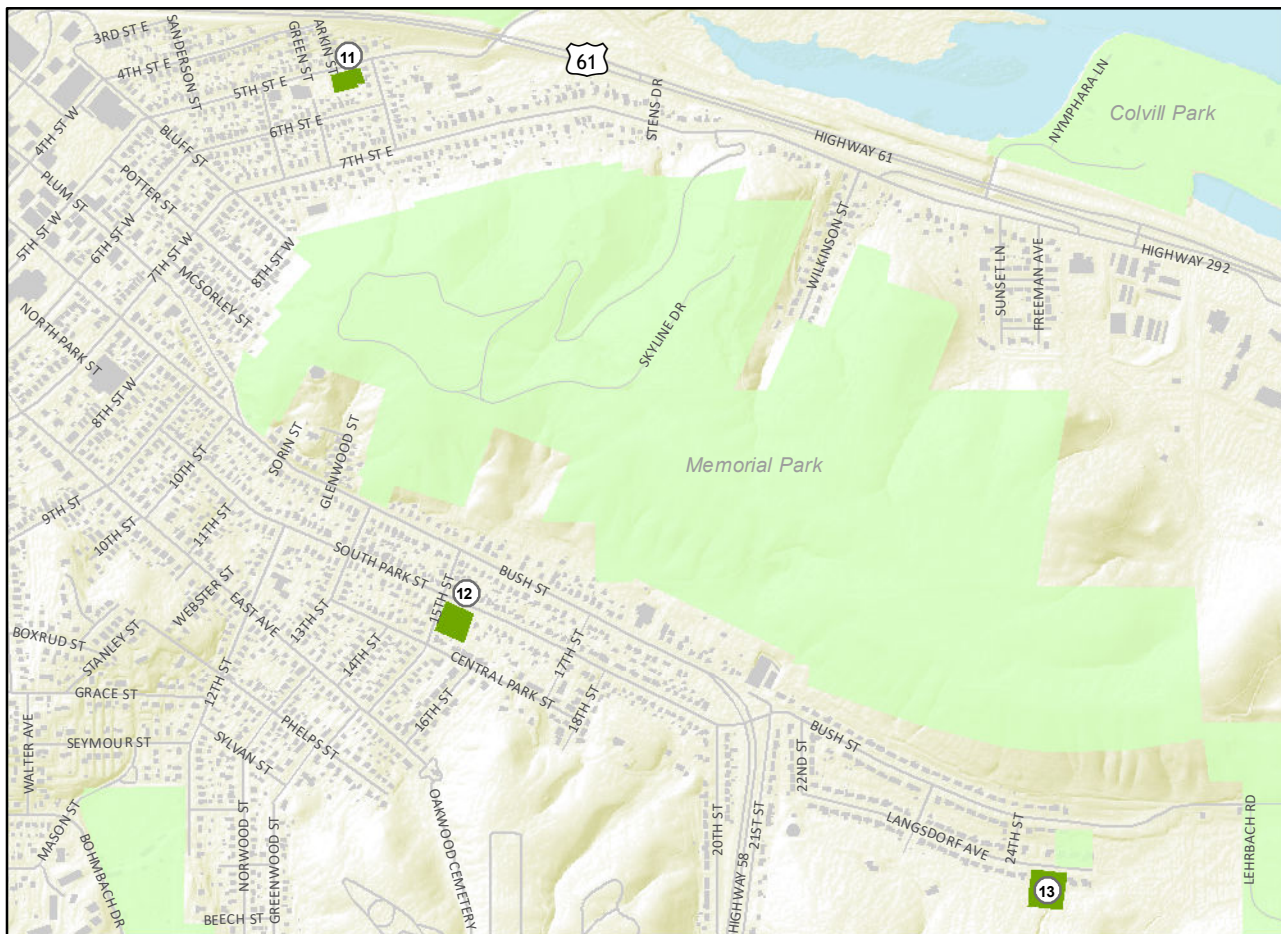

City of Red Wing Neighborhood Parks

1	Charlson Crest
2	Spring Creek
3	Cannon View
4	Martha Lane
5	Sandy Lane
6	Featherstone
7	Woodland
8	Birchwood
9	Historical Society
10	Roosevelt
11	Bluff View
12	South Park
13	Sun Valley
14	Audrey
15	Pine Valley
16	Pine Ridge
17	Hi Park Playground
18	Sunny Meadow

0.5 Miles

Sources: This map document was created from a variety of sources, including City of Red Wing and Goodhue County. Projection: Lambert Conformal Conic Data Disclaimer: The City of Red Wing assumes NO liability for the completeness of this map OR any responsibility for any associated direct, indirect, or consequential damages that may result from its use or misuse. Map updated August 2018