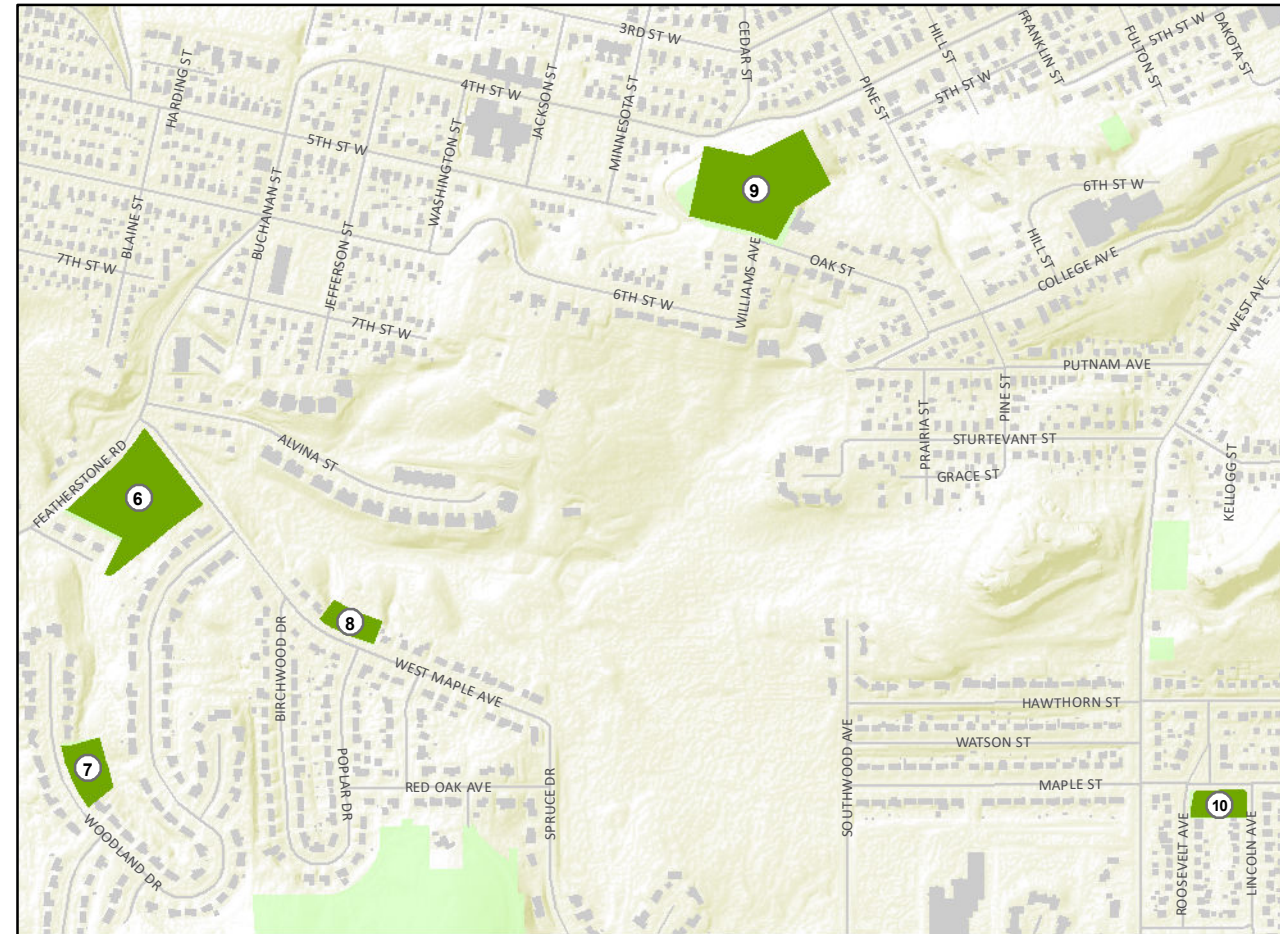

City of Red Wing Neighborhood Parks

1	Charlson Crest
2	Spring Creek
3	Cannon View
4	Martha Lane
5	Sandy Lane
6	Featherstone
7	Woodland
8	Birchwood
9	Historical Society
10	Roosevelt
11	Bluff View
12	South Park
13	Sun Valley
14	Audrey
15	Pine Valley
16	Pine Ridge
17	Hi Park Playground
18	Sunny Meadow

0.5 Miles

Sources: This map document was created from a variety of sources, including City of Red Wing and Goodhue County. Projection: Lambert Conformal Conic Data Disclaimer: The City of Red Wing assumes NO liability for the completeness of this map OR any responsibility for any associated direct, indirect, or consequential damages that may result from its use or misuse. Map updated August 2018