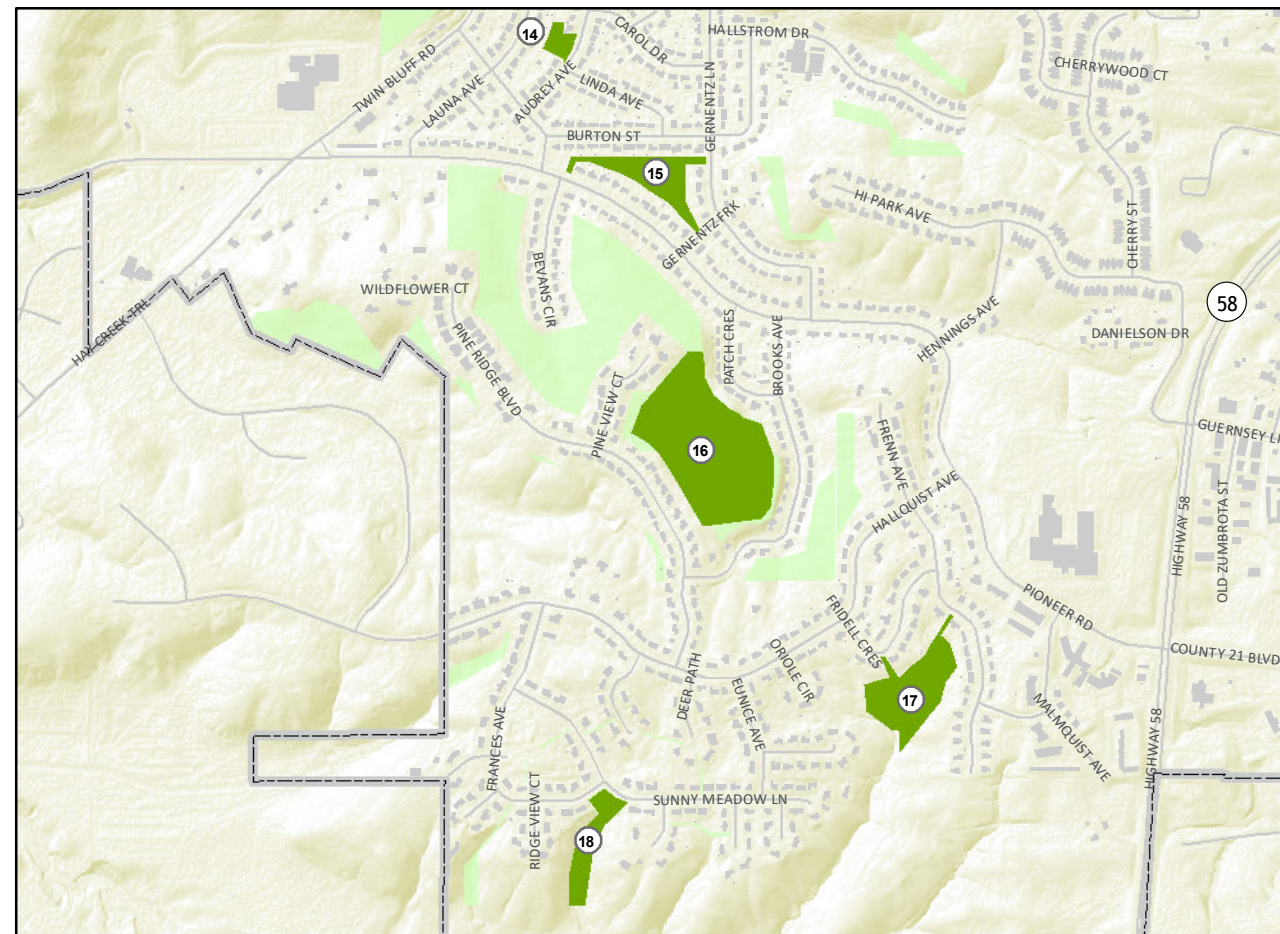

City of Red Wing Neighborhood Parks

1	Charlson Crest
2	Spring Creek
3	Cannon View
4	Martha Lane
5	Sandy Lane
6	Featherstone
7	Woodland
8	Birchwood
9	Historical Society
10	Roosevelt
11	Bluff View
12	South Park
13	Sun Valley
14	Audrey
15	Pine Valley
16	Pine Ridge
17	Hi Park Playground
18	Sunny Meadow

0.5 Miles

Sources: This map document was created from a variety of sources, including City of Red Wing and Goodhue County. Projection: Lambert Conformal Conic Data Disclaimer: The City of Red Wing assumes NO liability for the completeness of this map OR any responsibility for any associated direct, indirect, or consequential damages that may result from its use or misuse. Map updated August 2018