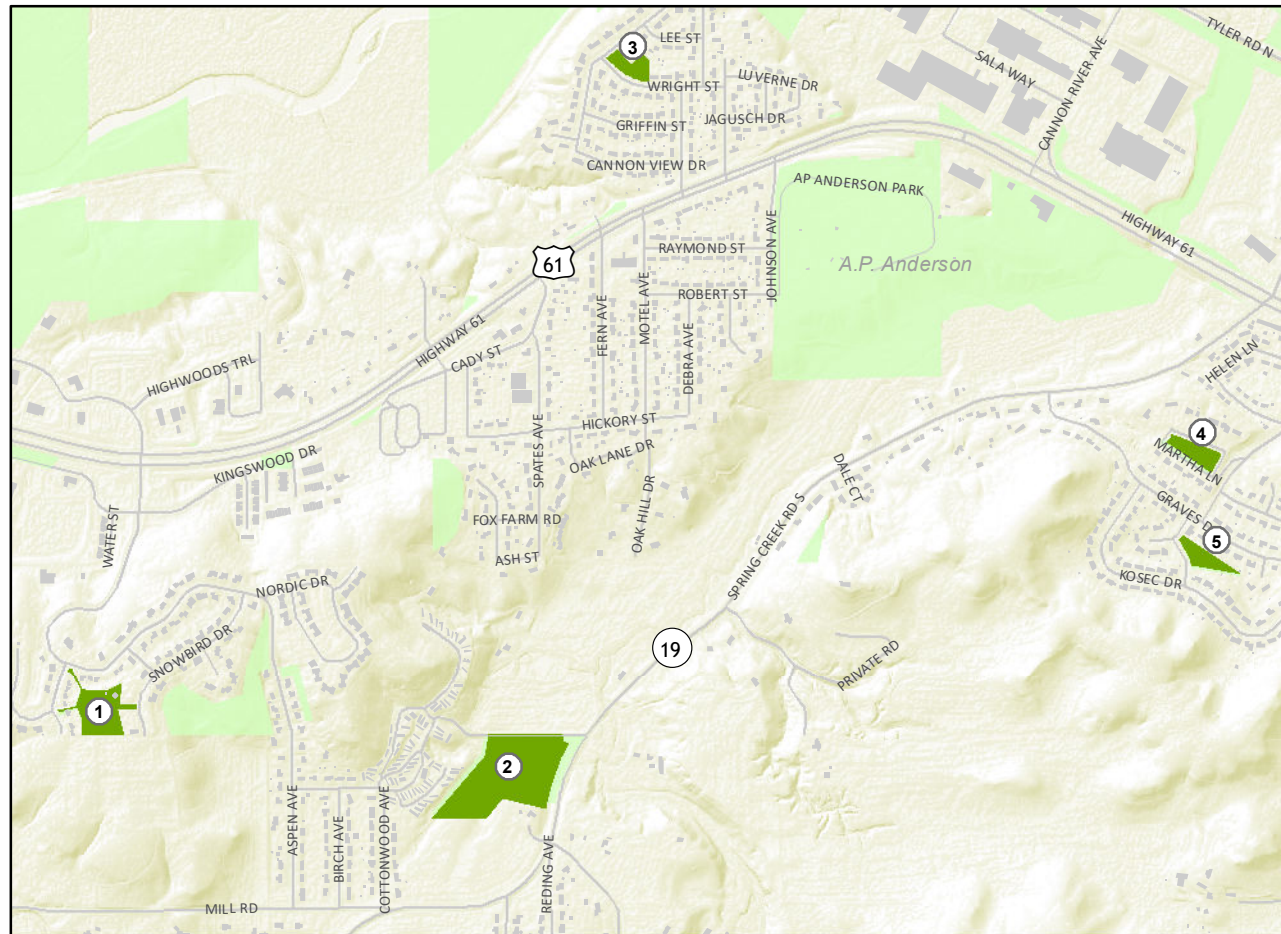

City of Red Wing Neighborhood Parks

1	Charlson Crest
2	Spring Creek
3	Cannon View
4	Martha Lane
5	Sandy Lane
6	Featherstone
7	Woodland
8	Birchwood
9	Historical Society
10	Roosevelt
11	Bluff View
12	South Park
13	Sun Valley
14	Audrey
15	Pine Valley
16	Pine Ridge
17	Hi Park Playground
18	Sunny Meadow

0.5 Miles

Sources: This map document was created from a variety of sources, including City of Red Wing and Goodhue County. Projection: Lambert Conformal Conic Data Disclaimer: The City of Red Wing assumes NO liability for the completeness of this map OR any responsibility for any associated direct, indirect, or consequential damages that may result from its use or misuse. Map updated August 2018