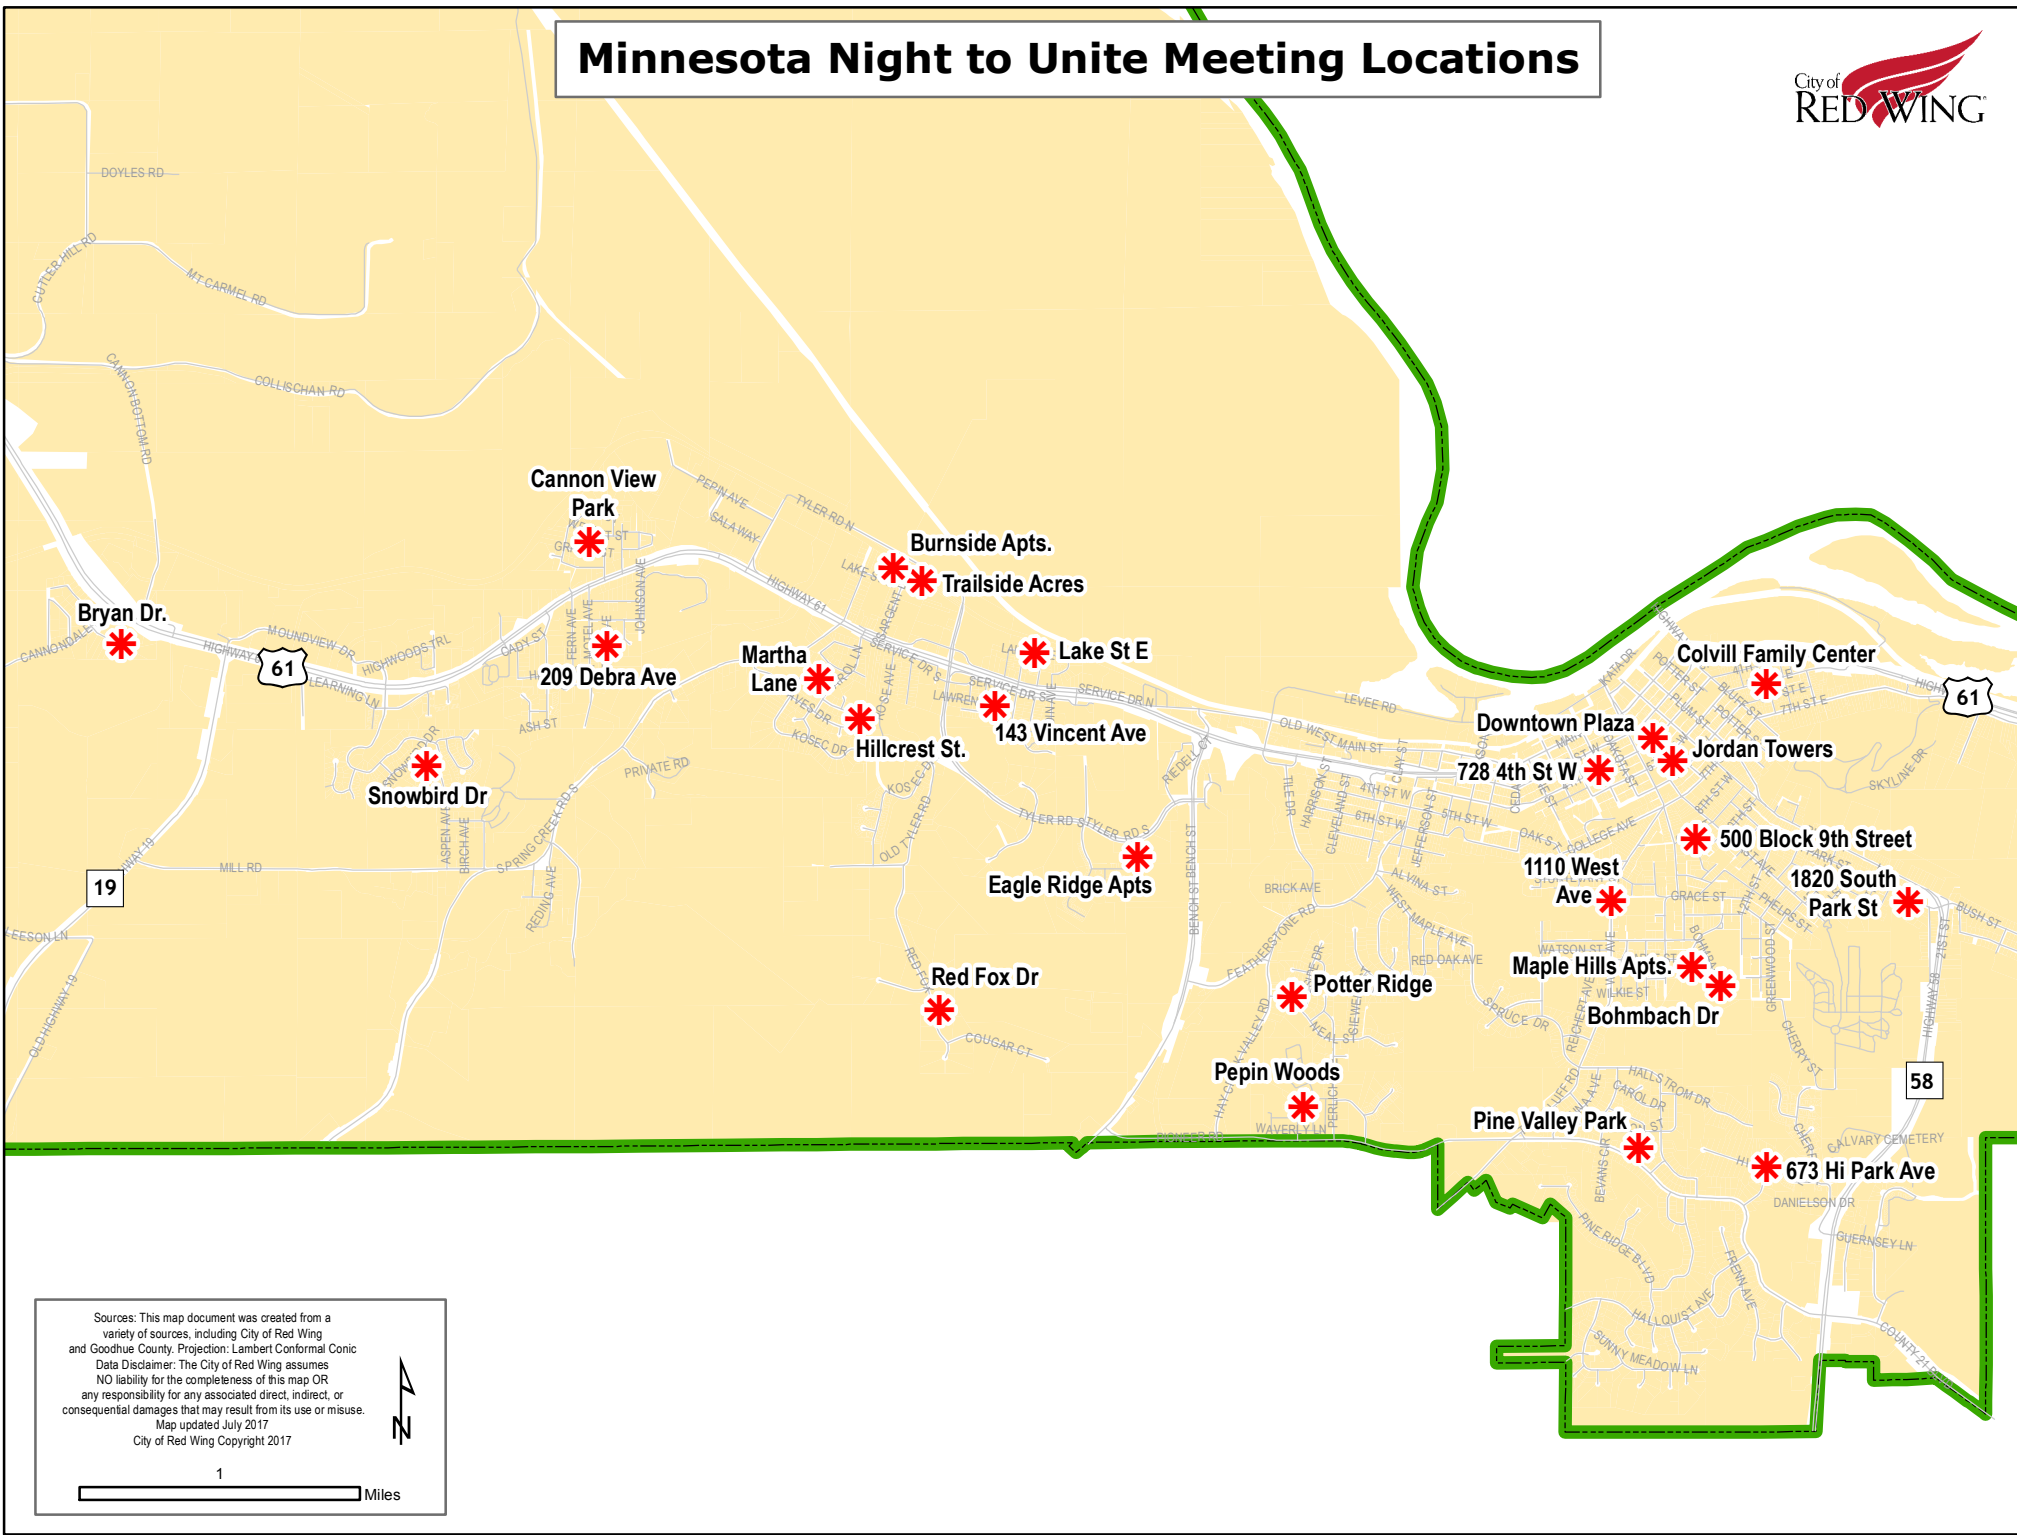

Minnesota Night to Unite Meeting Locations

Sources: This map document was created from a variety of sources, including City of Red Wing and Goodhue County. Projection: Lambert Conformal Conic
 Data Disclaimer: The City of Red Wing assumes NO liability for the completeness of this map OR any responsibility for any associated direct, indirect, or consequential damages that may result from its use or misuse.
 Map updated July 2017
 City of Red Wing Copyright 2017

1 Miles