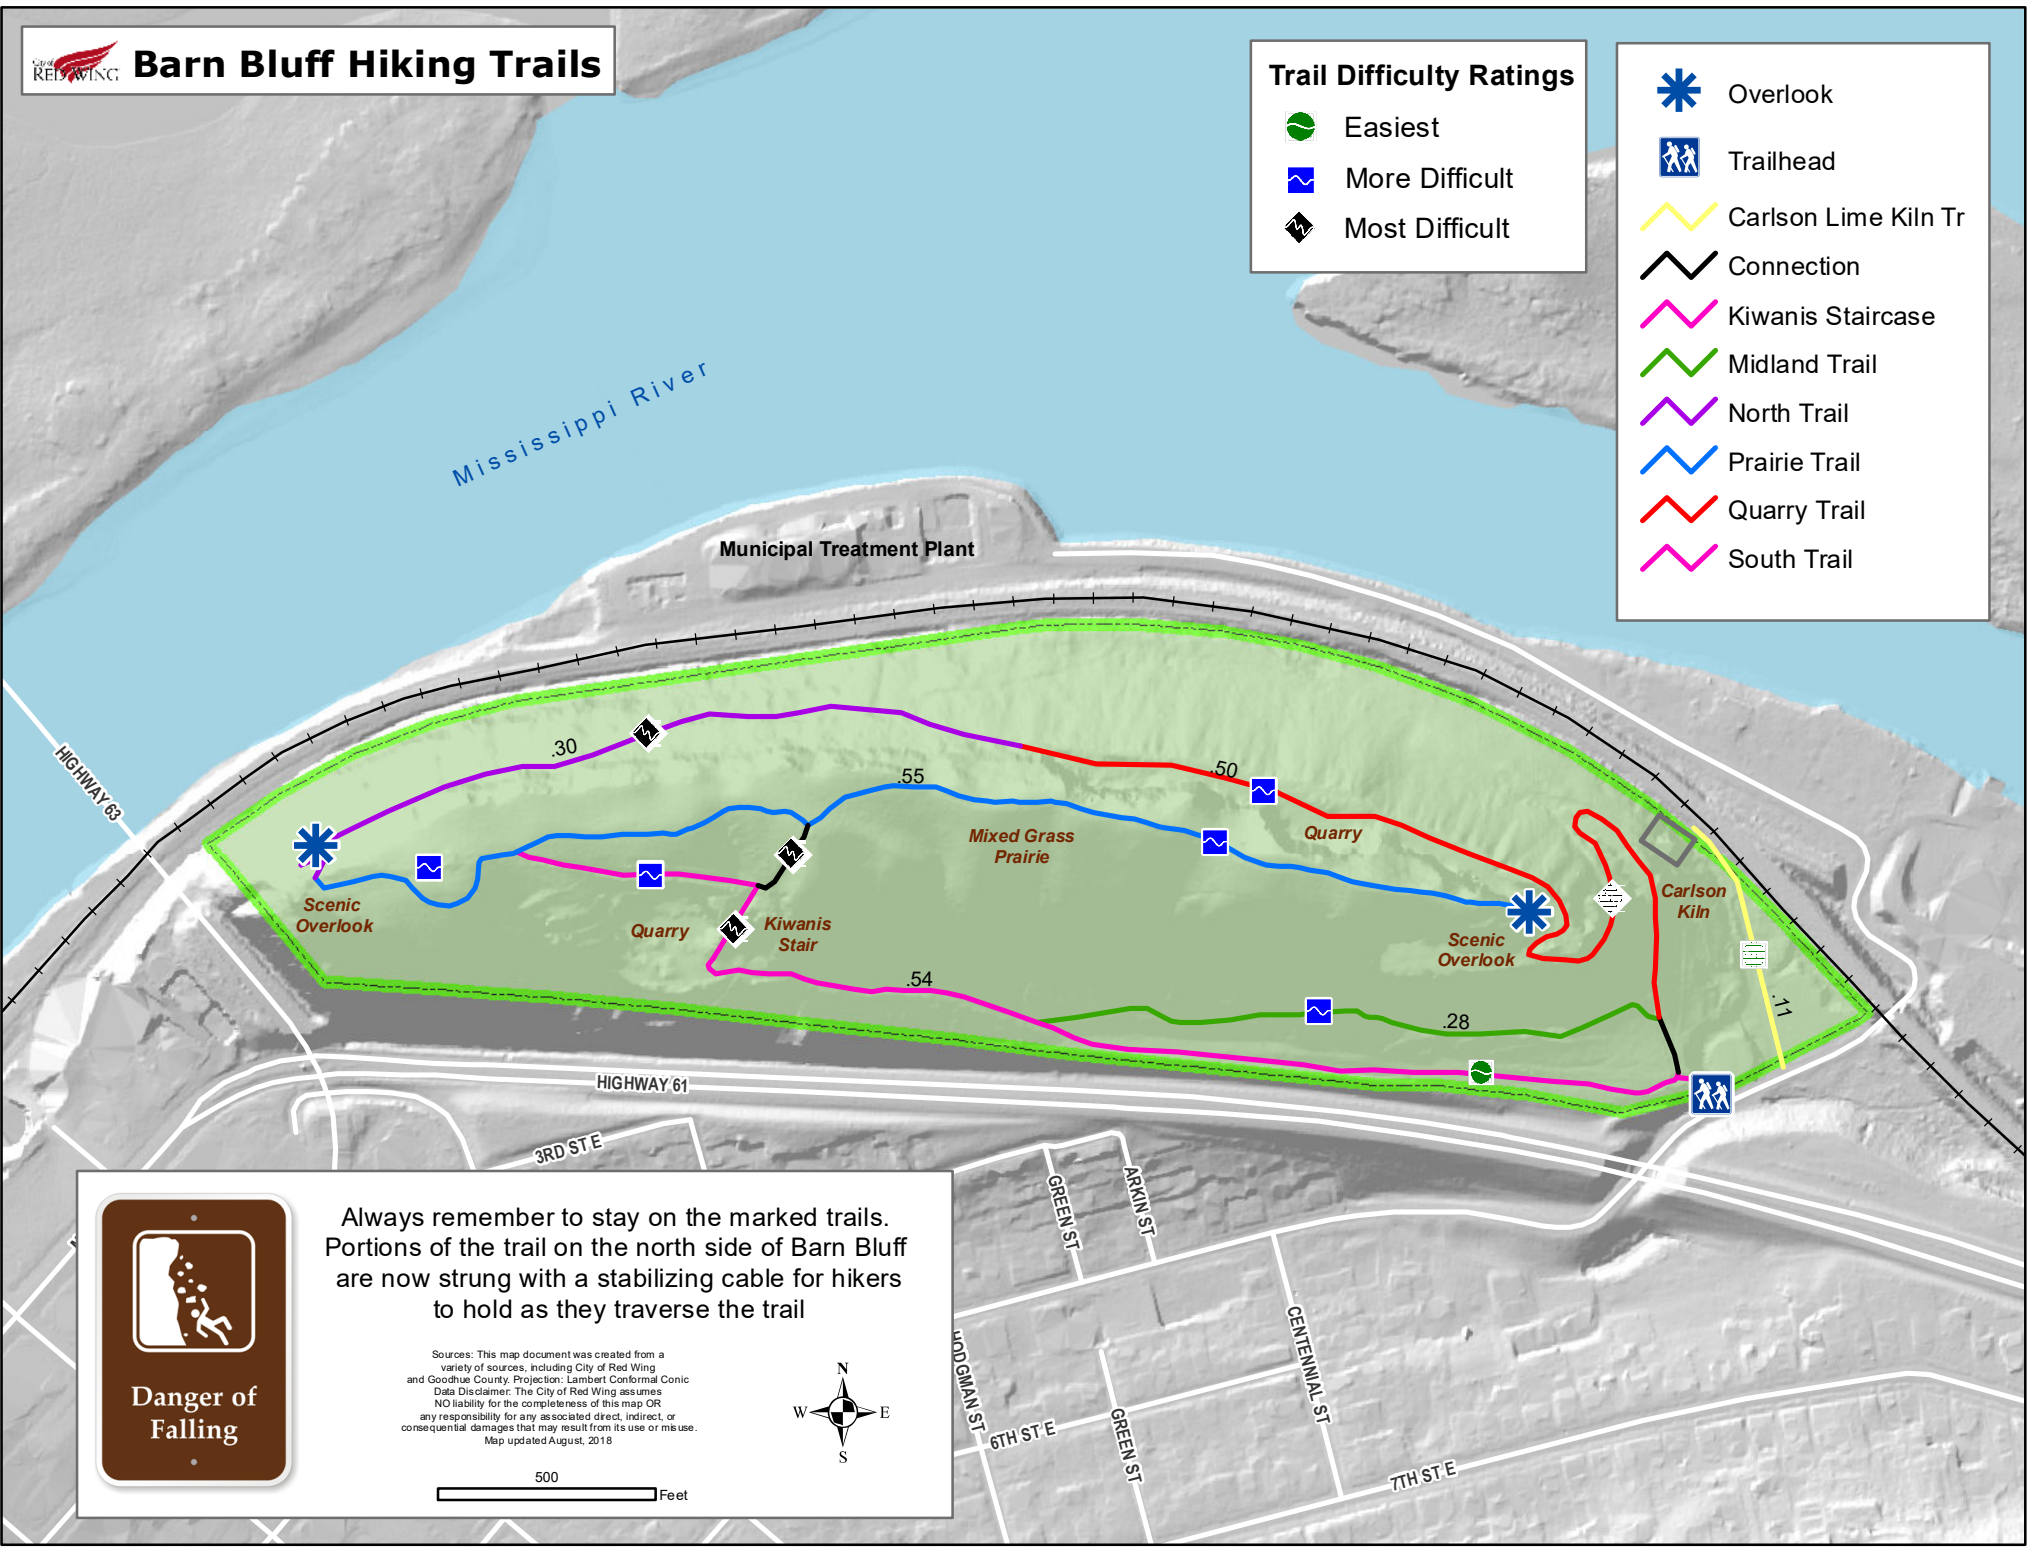

Barn Bluff Hiking Trails

Trail Difficulty Ratings

- Easiest
- More Difficult
- Most Difficult

- Overlook
- Trailhead
- Carlson Lime Kiln Tr
- Connection
- Kiwanis Staircase
- Midland Trail
- North Trail
- Prairie Trail
- Quarry Trail
- South Trail

Always remember to stay on the marked trails. Portions of the trail on the north side of Barn Bluff are now strung with a stabilizing cable for hikers to hold as they traverse the trail