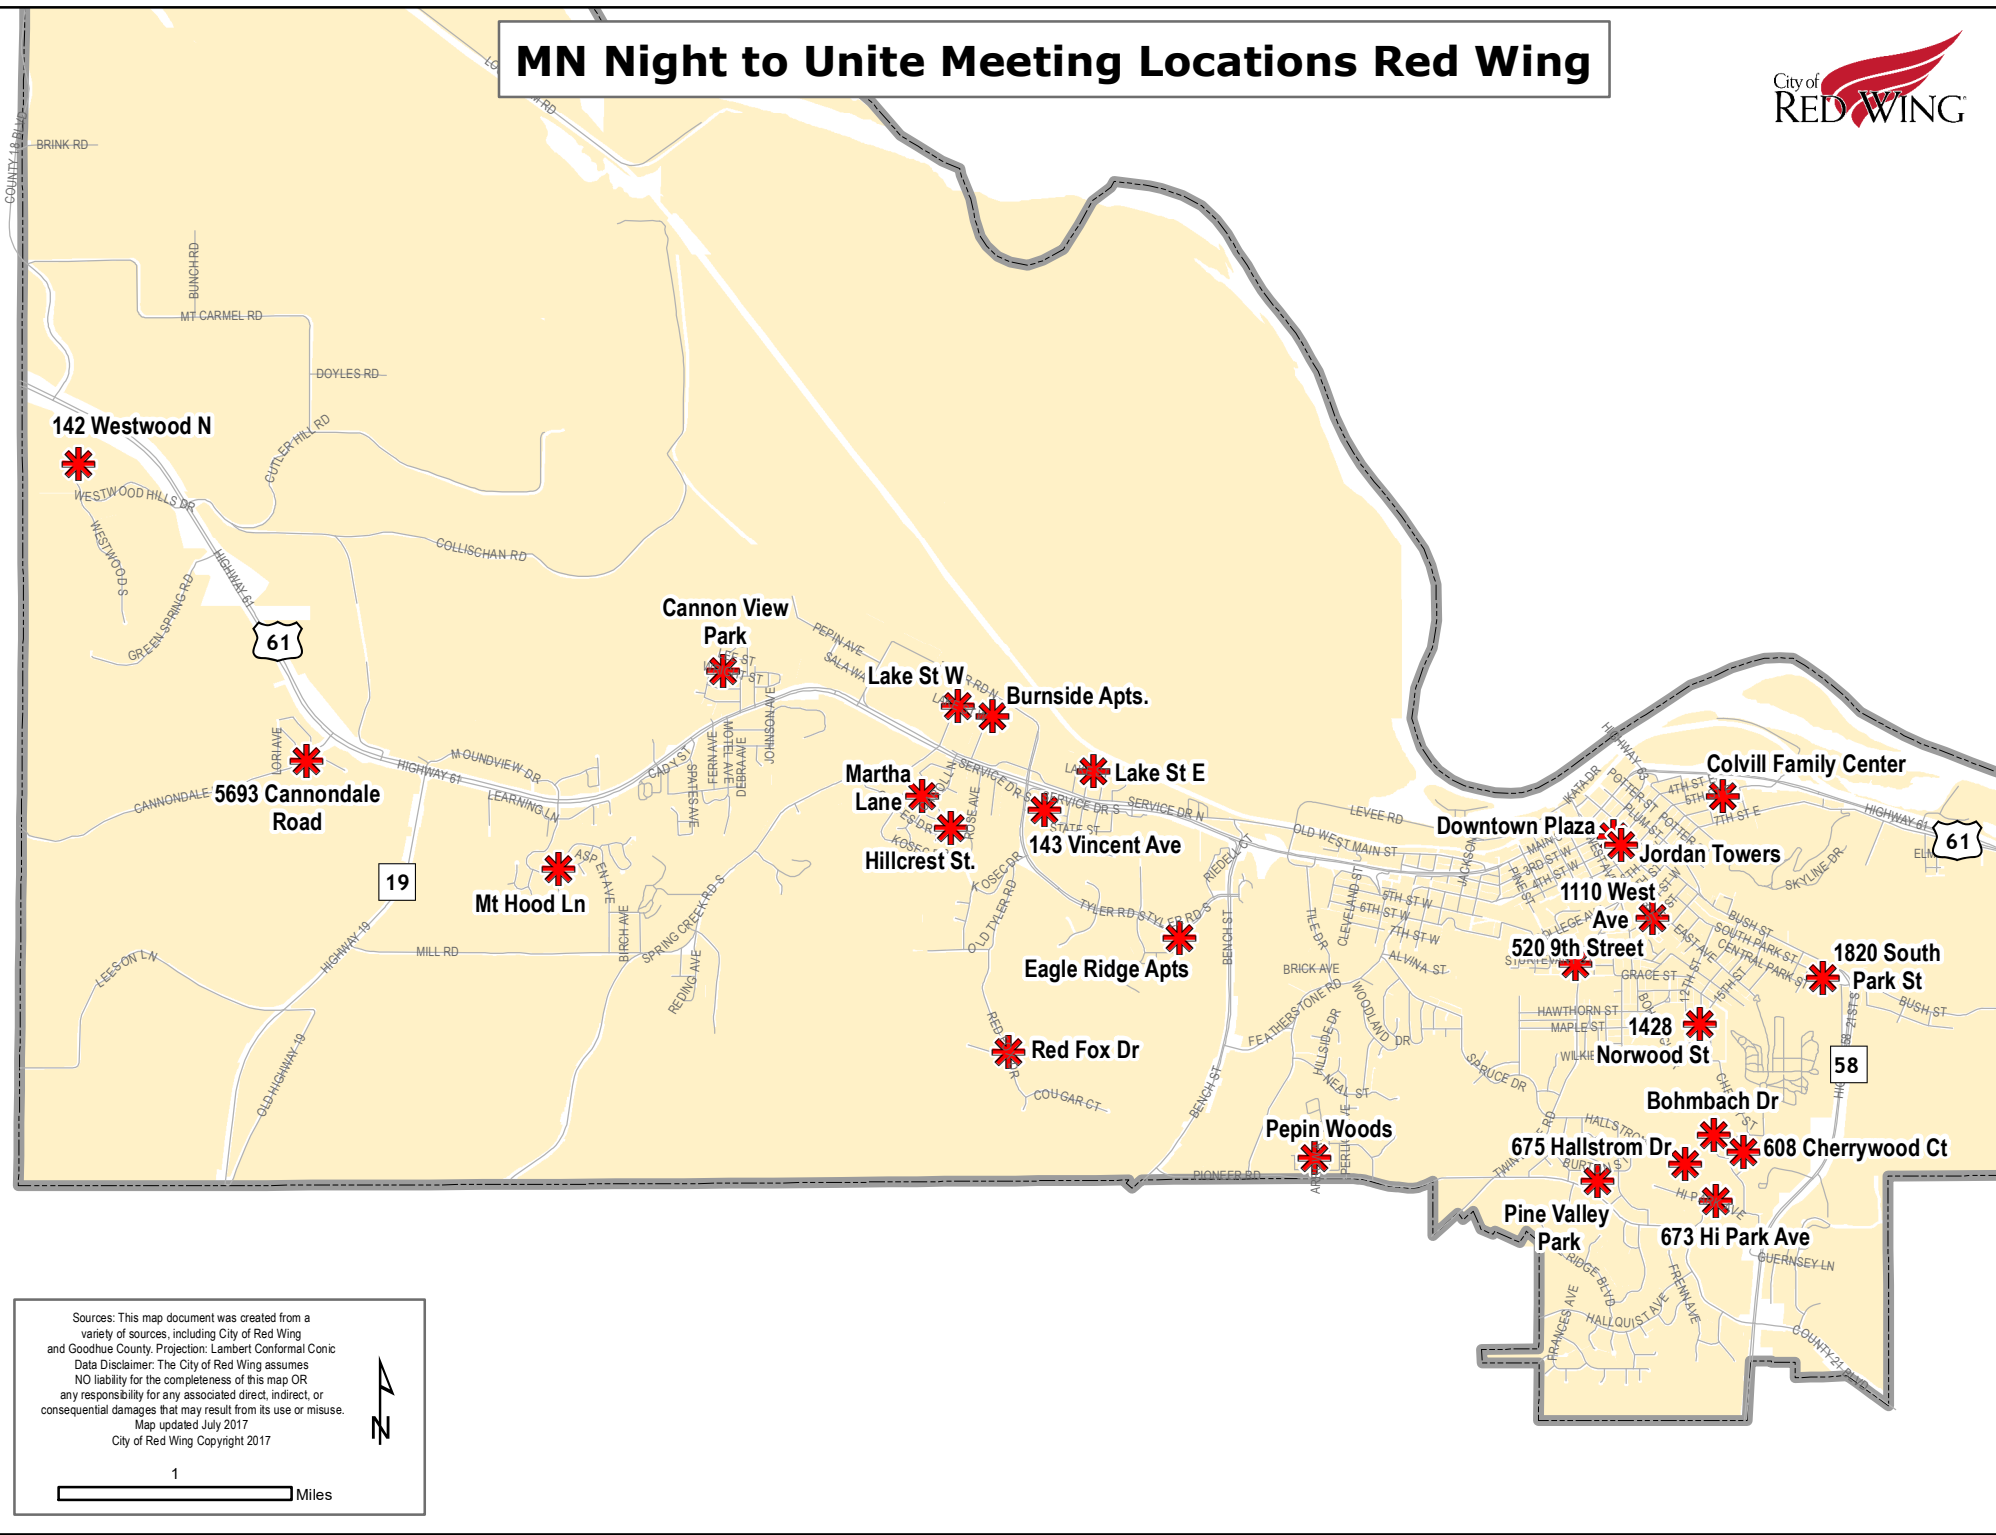

MN Night to Unite Meeting Locations Red Wing

Sources: This map document was created from a variety of sources, including City of Red Wing and Goodhue County. Projection: Lambert Conformal Conic. Data Disclaimer: The City of Red Wing assumes NO liability for the completeness of this map OR any responsibility for any associated direct, indirect, or consequential damages that may result from its use or misuse. Map updated July 2017. City of Red Wing Copyright 2017.