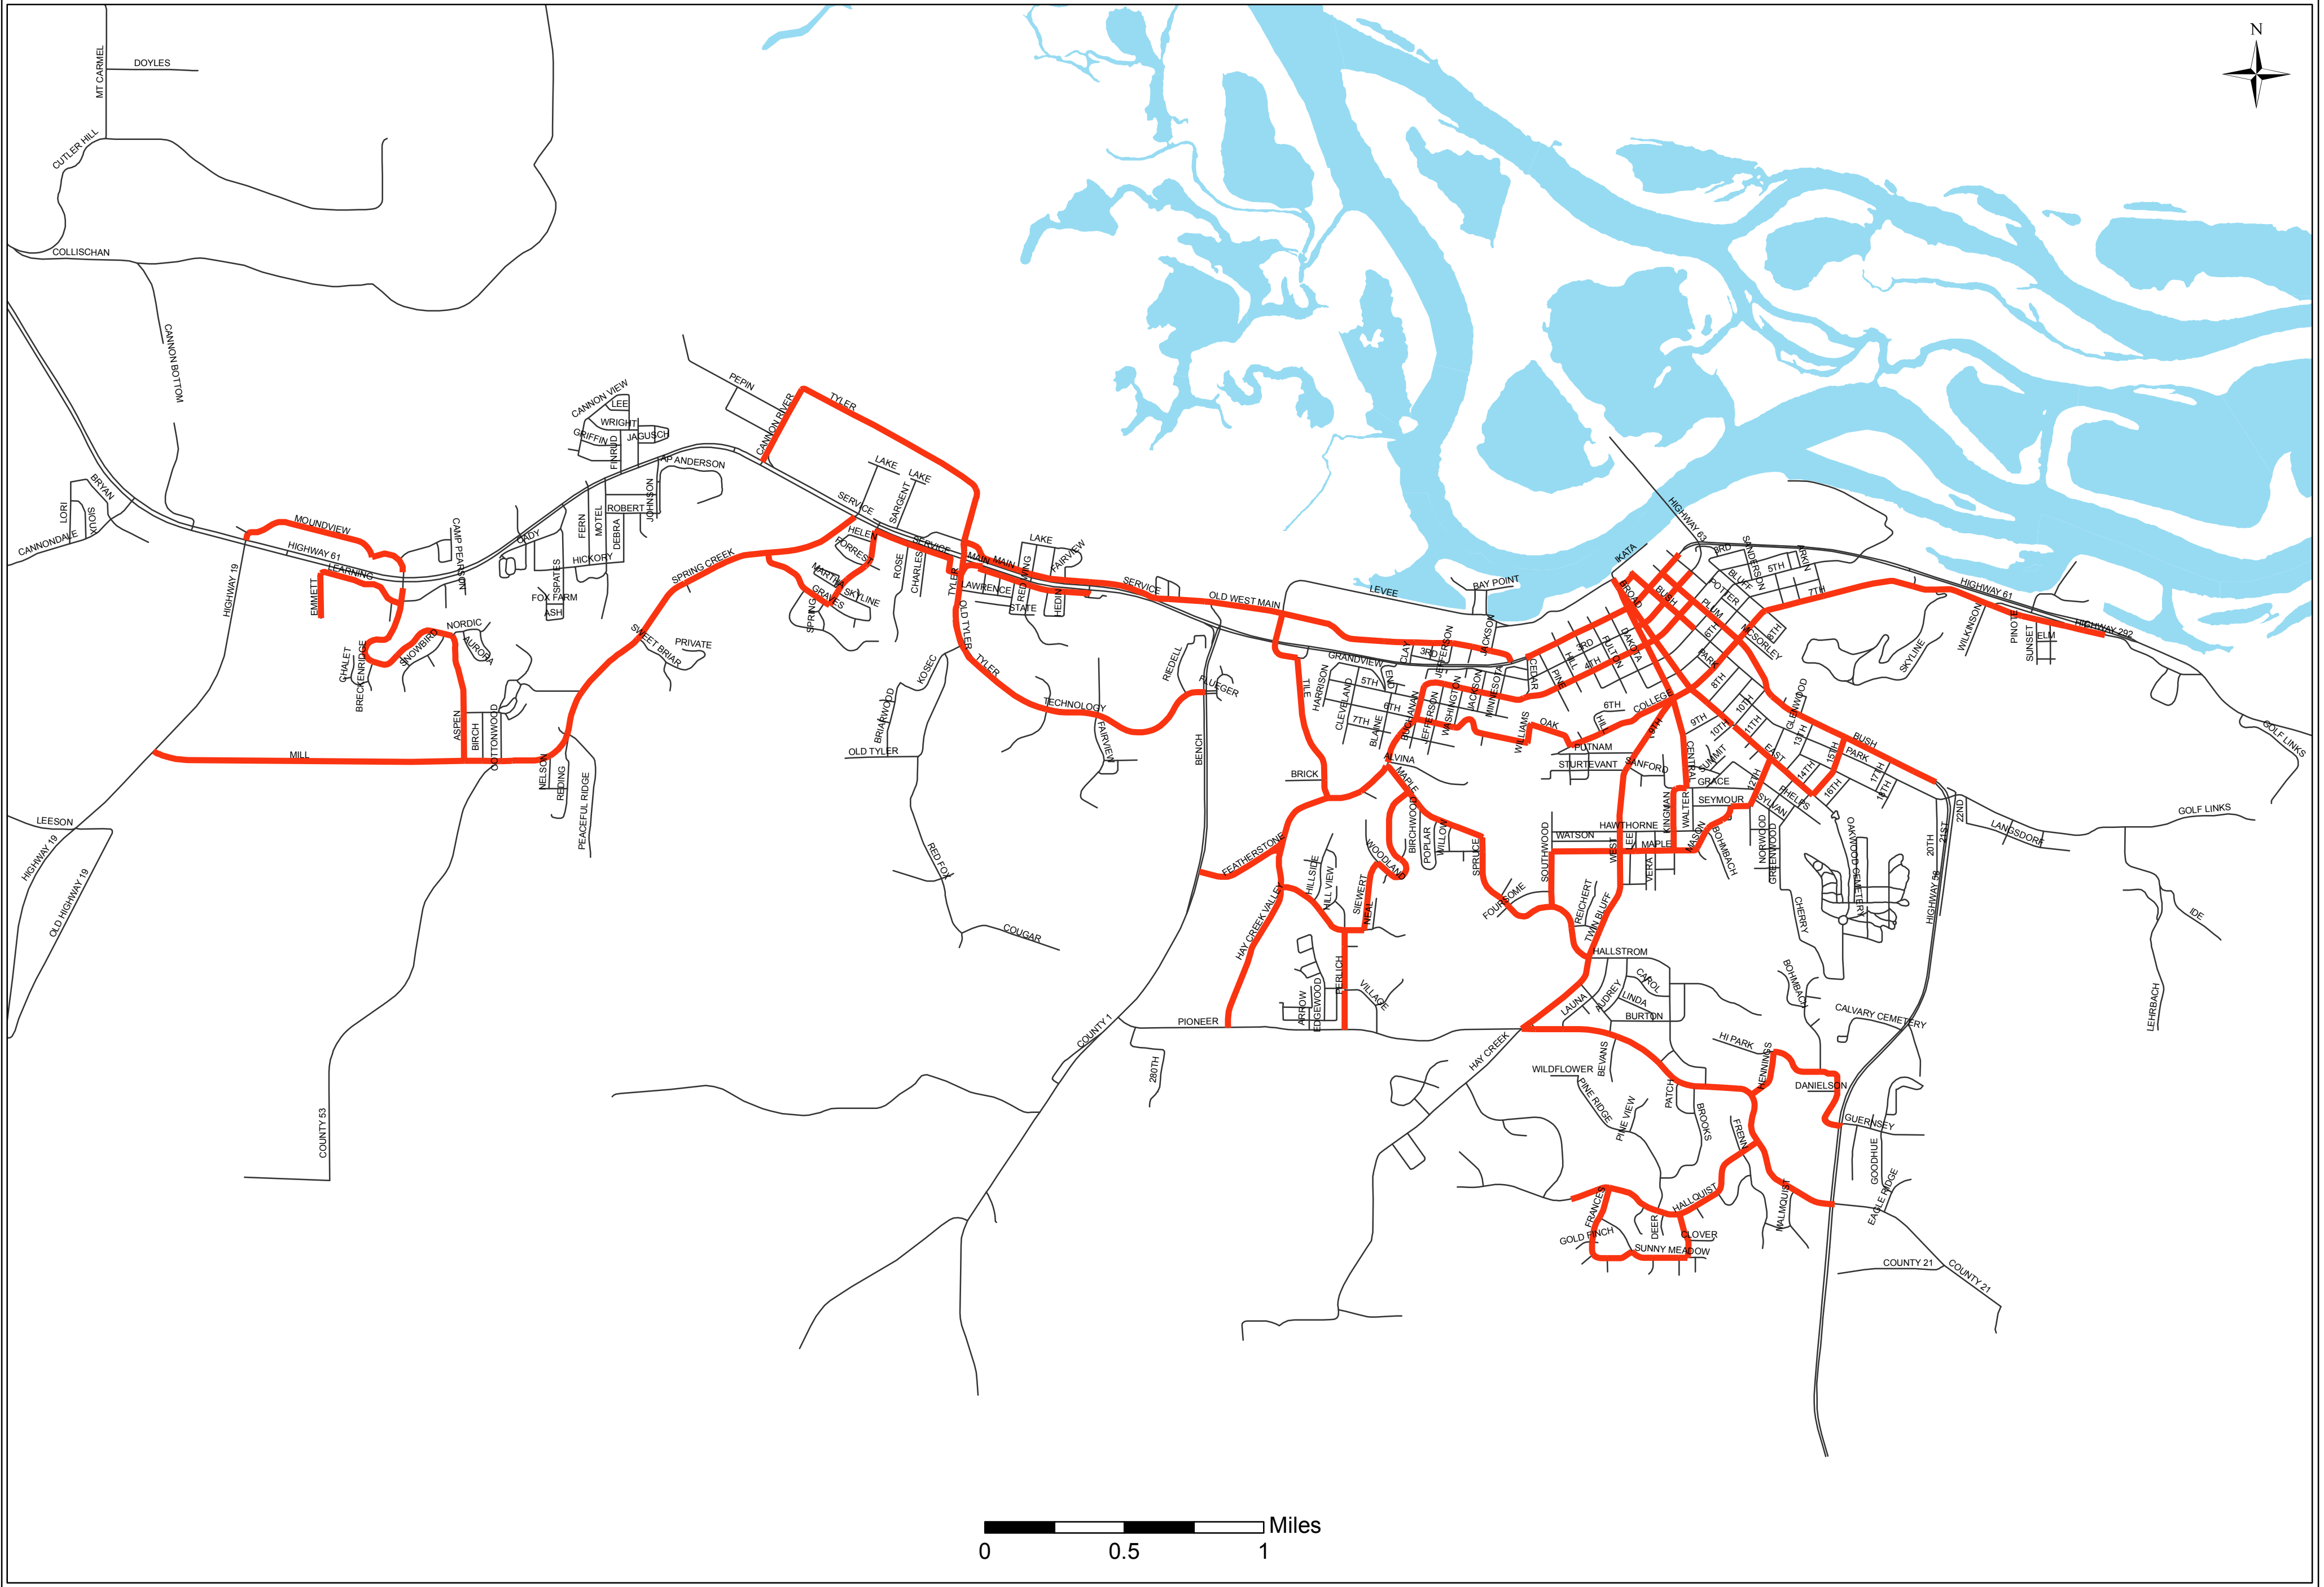

# Emergency Snow Plow Routes

0 0.5 1 Miles